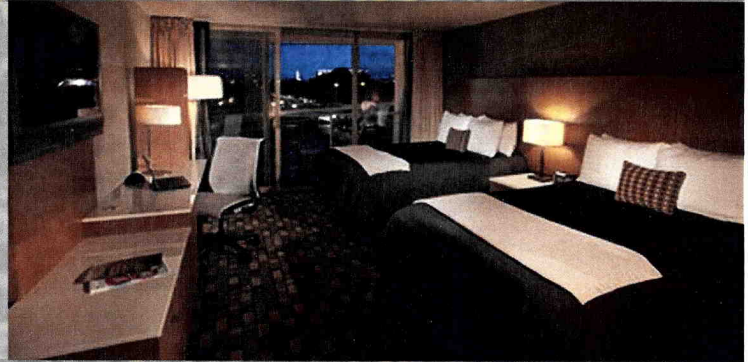

Welcome University of Oregon

Cityscape Room - \$132 plus tax

Nearly 300 square feet of space complete with Simmons® Beautyrest Black™ Beverly Hills™ Plush memory foam bedding, luxury linens, a 42" plasma screen TV, walk-in shower with rainhead and free wireless internet access.

Muralview Room - \$126 plus tax

Spacious room complete with Simmons® Beautyrest Black™ Beverly Hills™ Plush memory foam bedding, luxury linens, a 42" plasma screen TV, walk-in shower with rainhead and free wireless internet access and a beautiful view of our colorful courtyard!